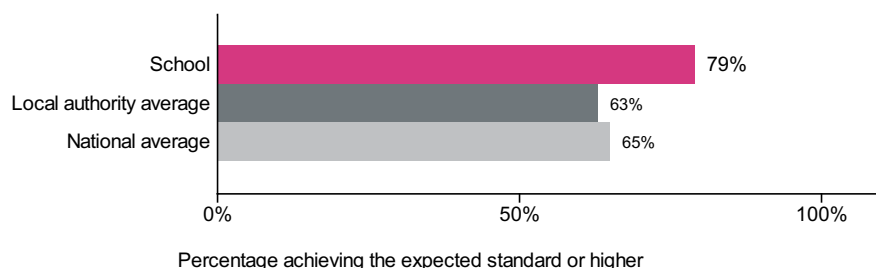

Gawthorpe Community Academy (URN: 137643)

This is a new academy which opened on 1 November 2011.
Go to [Gawthorpe Community Primary School](#) for the previous record.

Key stage 2

This is provisional data for 2018/19. CLA data is not currently available, so we are not publishing breakdowns of data such as disadvantaged which appeared previously. This information will be included in the revised release.

Also, any amendments made to this school's data will be reflected when we re-publish the data in a few months. National and local authority benchmarks may also change. Until these changes take effect, you may see differences between data on ASP and Compare school and college performance.

Progress in reading, writing and maths

Reading

Number of pupils = 28

Pupils with adjusted scores = 0

Average -1.23

Confidence interval
-3.5 to 1.1

Writing

Number of pupils = 28

Pupils with adjusted scores = 0

Average -0.23

Confidence interval
-2.3 to 1.9

Maths

Number of pupils = 28

Pupils with adjusted scores = 0

Average -0.63

Confidence interval
-2.6 to 1.4

Reading, writing and maths combined

Percentage of pupils achieving the expected standard or higher

Number of pupils = 29